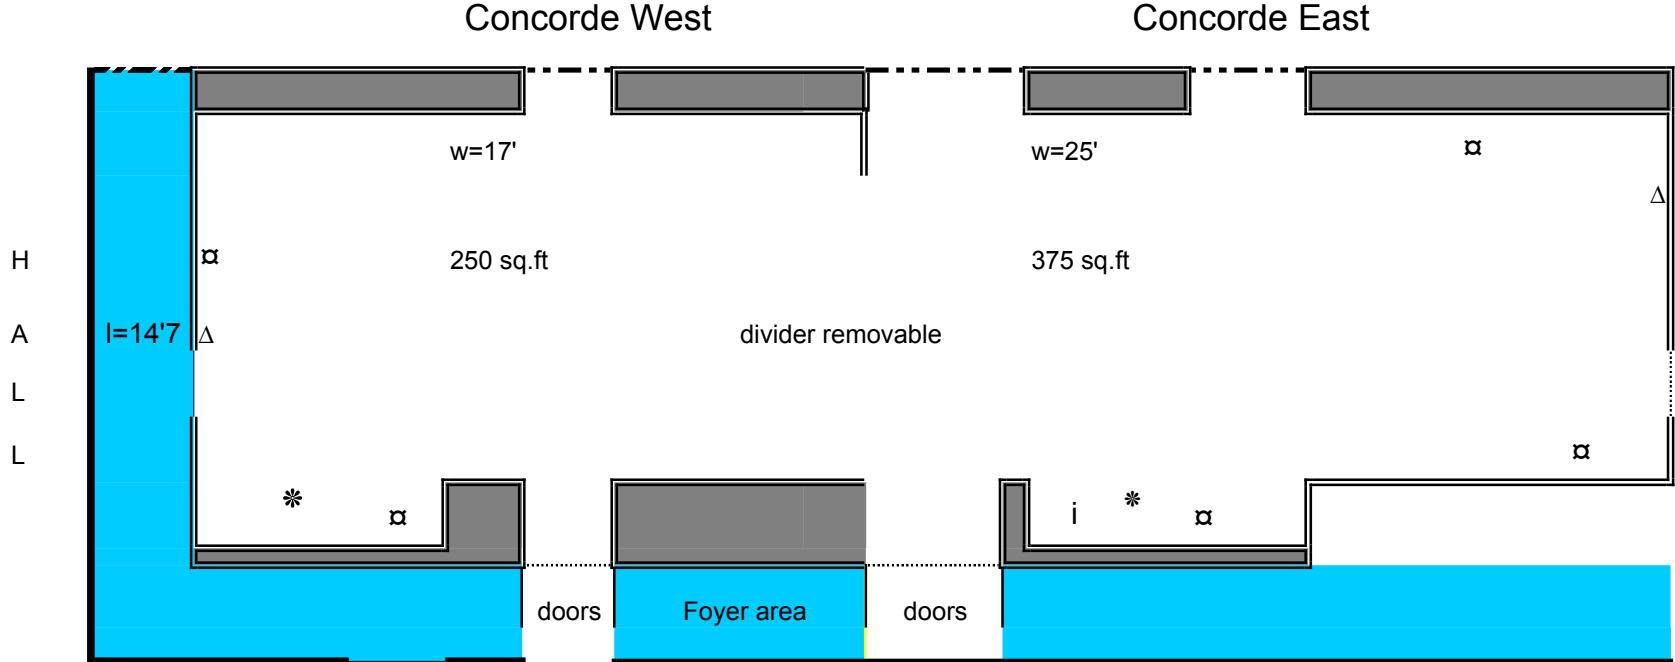

Dylan Hotel CONFERENCE/BANQUET ROOM

LEGEND	
*	Telephone
⊠	Electrical Outlet
Δ	Video Conferencing
	Internet Access

		MAXIMUM NUMBER OF CONFEREES				
		Meeting Set - Up			Banquet Set - Up	
		Classroom	Boardroom	Theatre	Round	U-Shape
Concorde East	Sqr. Ft. 250	N/A	14	18	N/A	9
Concorde West	400	12 / 18 *	20	30	N/A	15
Total	650	30	35	50	30 - 6x5	30